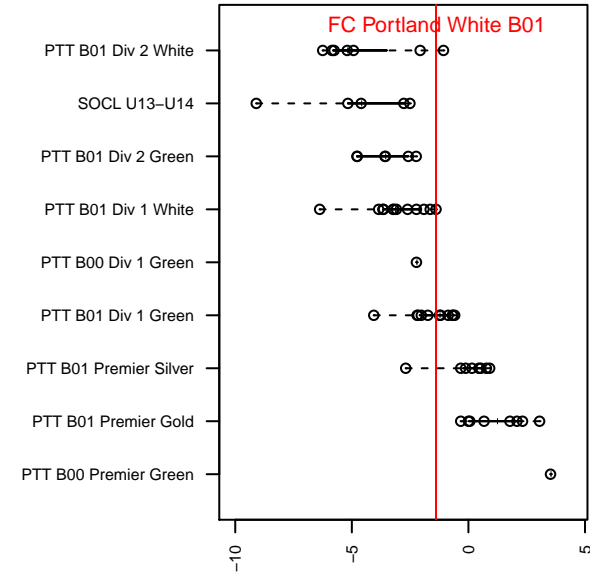

FC Portland White B01

FC Portland
 Portland, OR
 B01 total strength=1111
 attack=3.99 defense=2.16
 fall league = PTT B01 Div 1 White
 spr league = Spr OYS B01 Div 1 White

alt names used:
 FC Portland 2001 Boys White
 FC Portland 2001 Boys White
 FC PORTLAND ACADEMY FC PORTLAND BC
 FC Portland 01B WHITE 14
 FC Portland 01B WHITE 14
 FC Portland 01B WHITE 14

**attack and defense variance (black dot)
relative to other teams
and top 10 in region**

**attack and defense rating
relative to others at age
and all opponents in last 13 months**

Performance relative to 13 month average