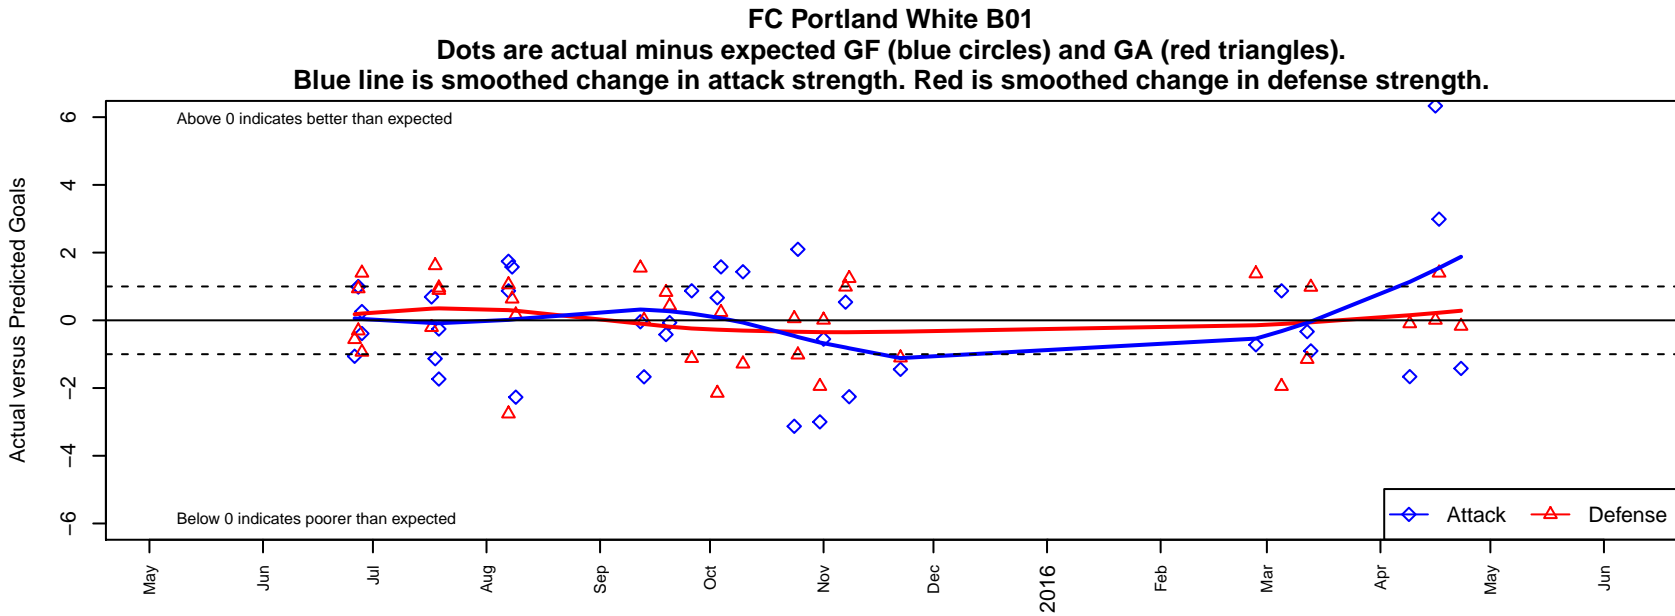

FC Portland White B01

FC Portland
 Portland, OR
 B01 total strength=1111
 attack=3.99 defense=2.16
 fall league = PTT B01 Div 1 White
 spr league = Spr OYS B01 Div 1 White

alt names used:
 FC Portland 2001 Boys White
 FC Portland 2001 Boys White
 FC PORTLAND ACADEMY FC PORTLAND BC
 FC Portland 01B WHITE 14
 FC Portland 01B WHITE 14
 FC Portland 01B WHITE 14

**attack and defense variance (black dot)
relative to other teams
and top 10 in region**

**attack and defense rating
relative to others at age
and all opponents in last 13 months**

Performance relative to 13 month average